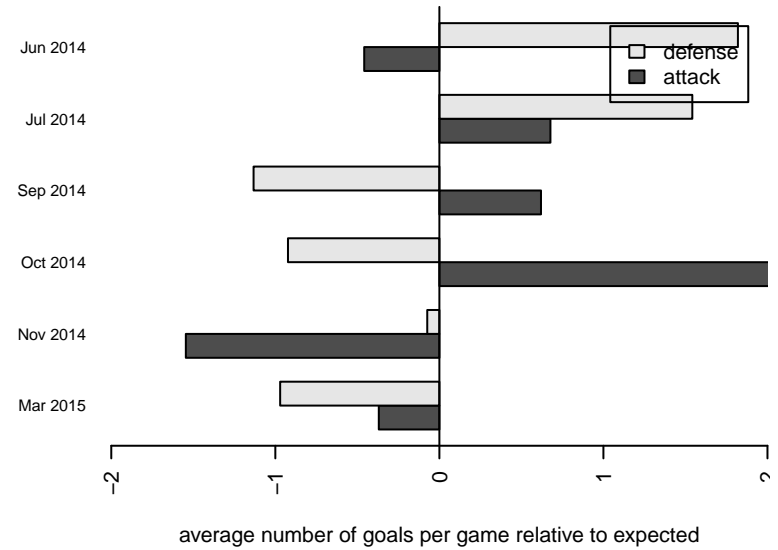

Performance relative to 13 month average