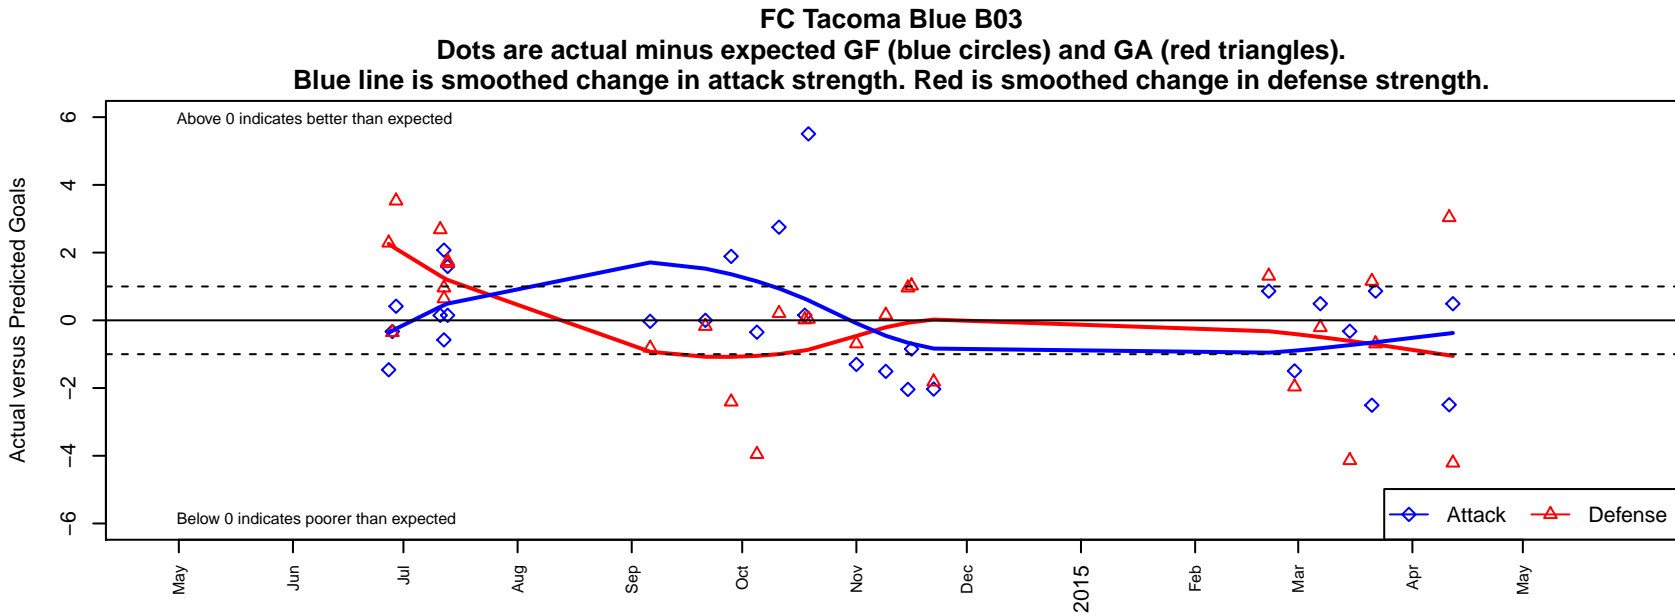

FC Tacoma Blue B03

FC Tacoma
 Tacoma, WA
 B03 total strength=308
 attack=0.34 defense=0.1
 fall league = PSPL Classic 1 U11
 spr league = Spr PSPL Classic 2 U11
 notes= Nortac Sparta Red

alt names used:
 FC Tacoma
 FC Tacoma B03 Blue
 NORTAC FC Tacoma B03 Blue
 NORTAC FC Tacoma B03 Blue

Venues played:
 2014 RVS Classic BU11
 2014 Seattle Cup BU11
 2014 PSPL Classic 1 U11
 2014 Spr PSPL Classic 2 U11

**attack and defense variance (black dot)
relative to other teams
and top 10 in region**