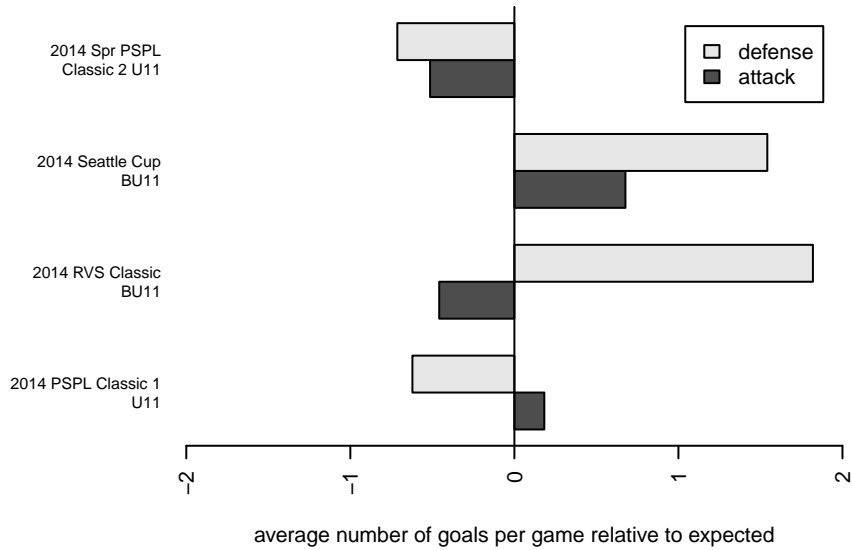

Performance relative to 13 month average