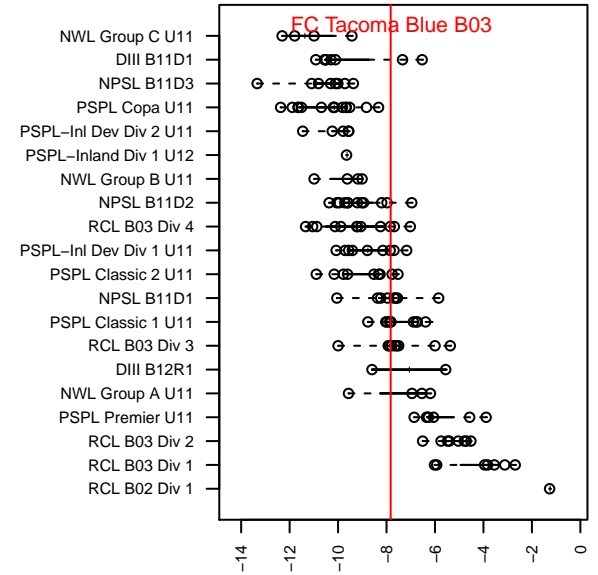

**attack and defense rating
relative to others at age
and all opponents in last 13 months**